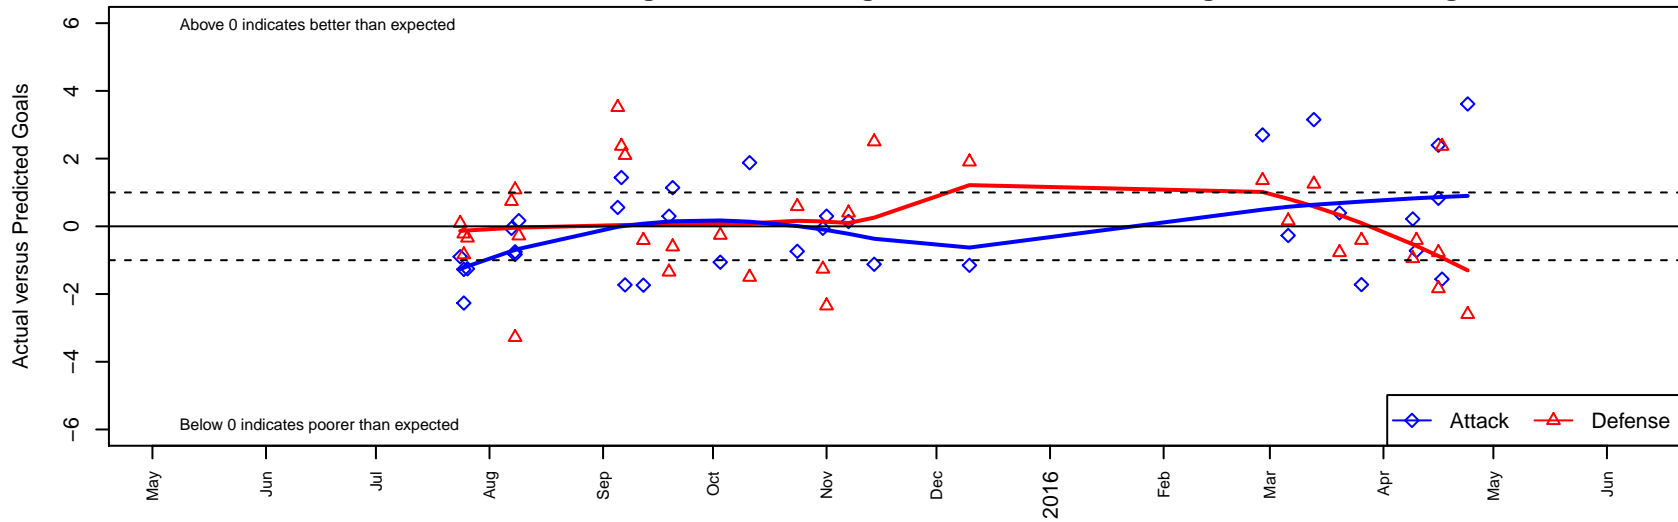

Cascade FC Green B02

Cascade FC
 North Bend, WA
 B02 total strength=912
 attack=2.6 defense=0.84
 fall league = PSPL WSPL 2 U13, PSPL Pro-Rel U13
 spr league = Spr PSPL Classic 1 U13

alt names used:
 Cascade FC B02 Green
 Cascade FC B02 Green
 Cascade FC B02 Green
 CASCADE FC BU13 GREEN (WA)

Venues played:
 2015 Crossfire Select BU13 Gold
 2015 River Jam Samba U13
 2015 Labor Day Cup BU13 Gold
 2015 PSPL WSPL 2 U13
 2015 PSPL Pro-Rel U13
 2015 Spr PSPL Classic 1 U13
 2015 WA Cup BU13 Gold/Silver U13

Cascade FC Green B02
 Dots are actual minus expected GF (blue circles) and GA (red triangles).
 Blue line is smoothed change in attack strength. Red is smoothed change in defense strength.

**attack and defense variance (black dot)
relative to other teams
and top 10 in region**