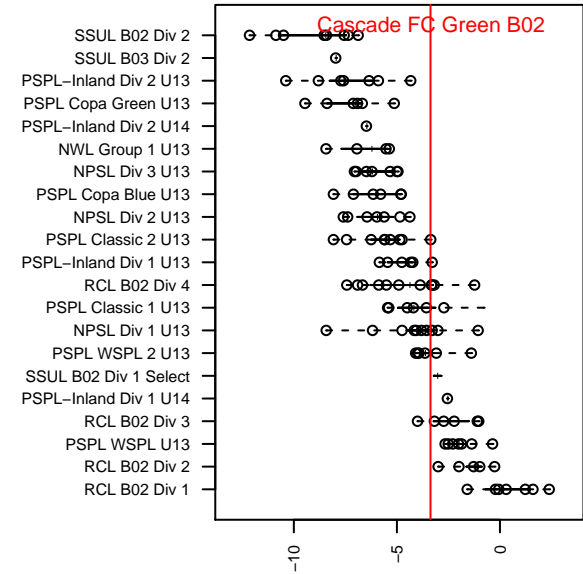

**attack and defense rating
relative to others at age
and all opponents in last 13 months**